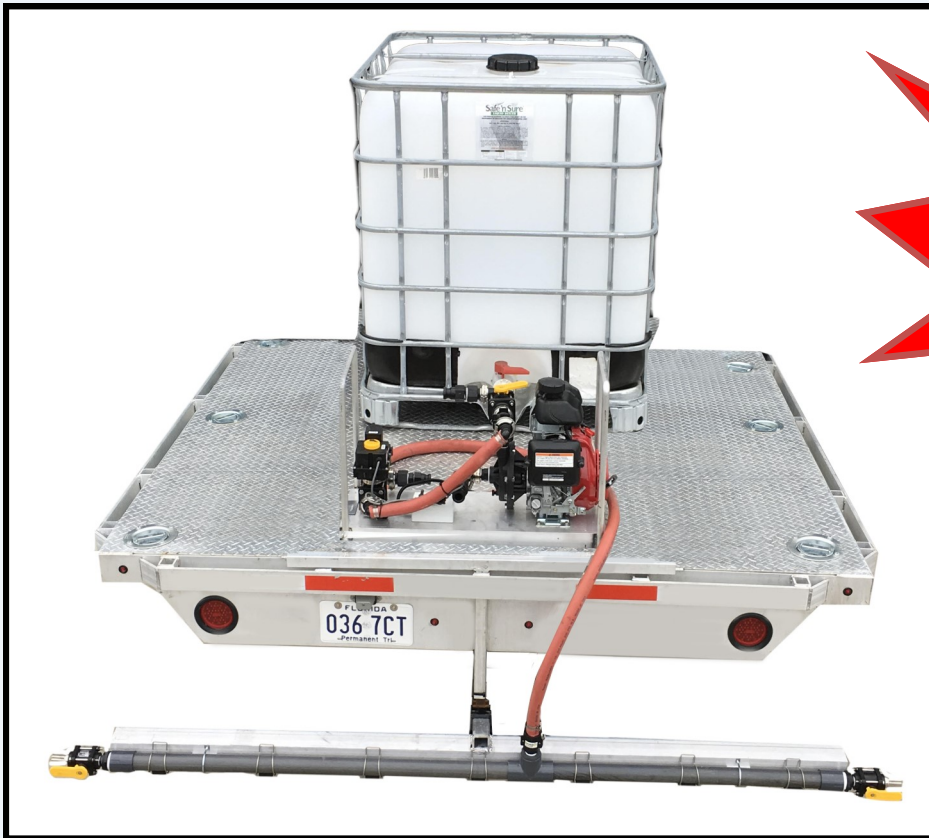

## DIDD275 Gas Brine Sprayer

**Ace Pump - PVC Boom - Aluminum**

- **Aluminum pump plate with carry handles**
- **Polypropylene fittings with stainless steel clamps**
- **Honda Manual start GX100 engine**
- **Ace polypropylene 24GPM centrifugal pump**
- **Banjo electric on/off valve**
- **Wireless on/off switch for in cab use**
- **Manual override box for on/off**
- **Pressure regulator**
- **Garden hose kit**
- **All polypropylene ball valves**
- **Camlock quick disconnects to boom**
- **7' SCH PVC with aluminum angle boom for hitch mount**
- **Bex clamp on nozzle bodies**
- **Stainless Steel nozzles**